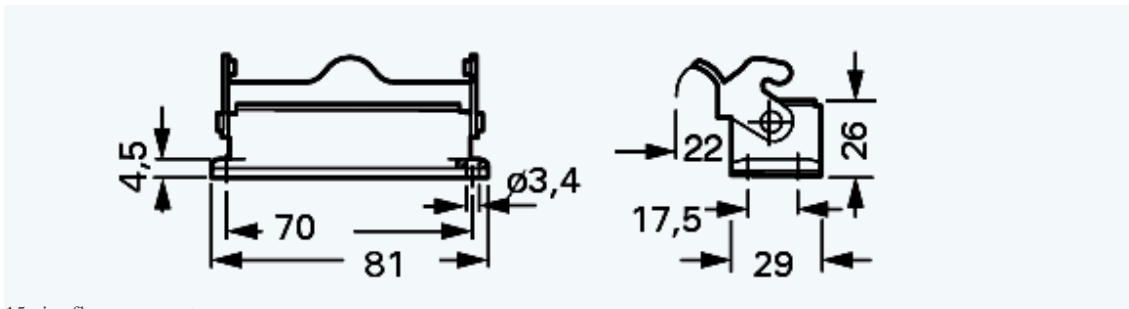

Protection IP 65
with locking lever

Connector Harting

Heavy duty connectors from Harting are very robust connector for ROBUST ENCODER AWG / AWS.

Technical data

Outline drawing

15 pins Cable Socket, cable outlet at side and at rear

15 pins flange connector

8 pins Cable Socket, cable outlet angled and straight

8 pin flange connector, straight and angled

Contact Inserts, male connector, view onto connection side

INDUcoder® · INDUcoder Messtechnik GmbH, Kaiserstraße 316, 47178 Duisburg, Deutschland
Tel: (0203) 57047-0, Fax: (0203) 57047-20, E-Mail: info@inducoder.de, Internet: www.inducoder.de