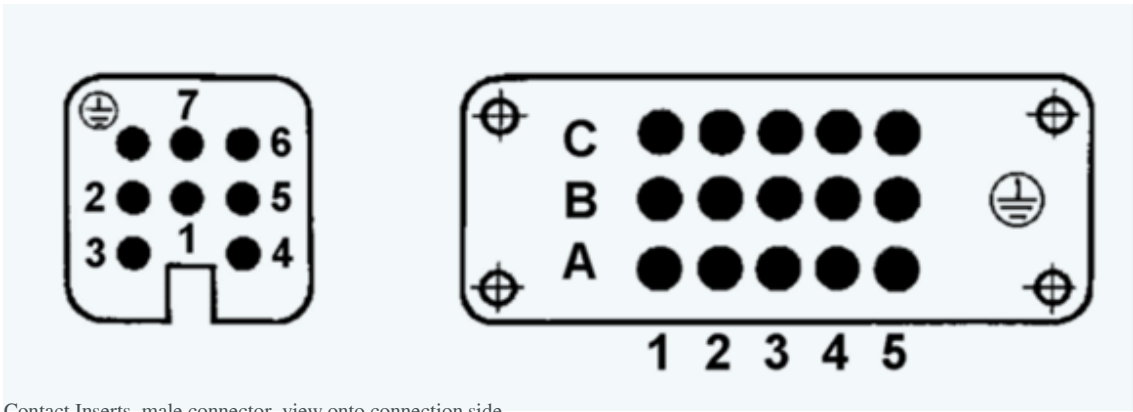

Protection IP 65
with locking lever

Connector Harting

Heavy duty connectors from Harting are very robust connector for ROBUST ENCODER AWG / AWS.

Technical data

Outline drawing

15 pins Cable Socket, cable outlet at side and at rear

15 pins flange connector

8 pins Cable Socket, cable outlet angled and straight

8 pin flange connector, straight and angled

Contact Inserts, male connector, view onto connection side

INDUcoder® · INDUcoder Messtechnik GmbH, Kaiserstraße 316, 47178 Duisburg, Deutschland
Tel: (0203) 57047-0, Fax: (0203) 57047-20, E-Mail: info@inducoder.de, Internet: www.inducoder.de