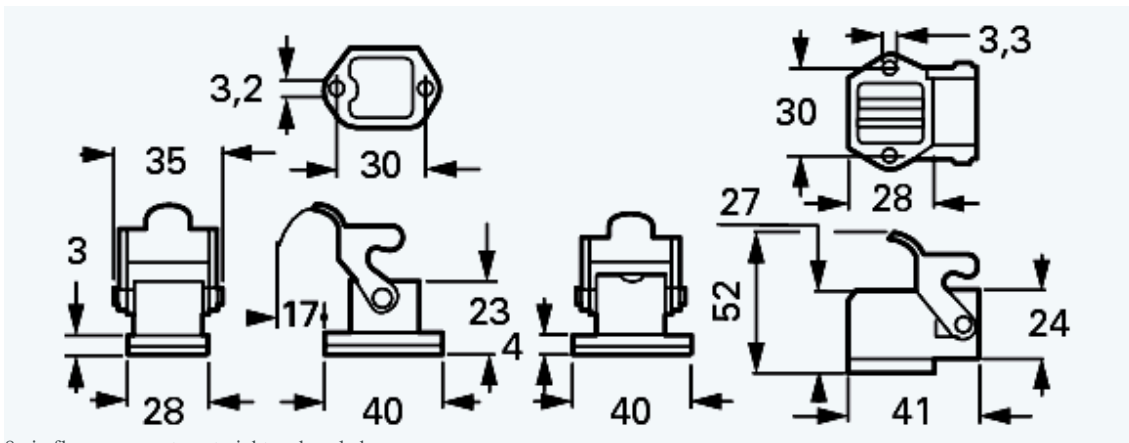

Protection IP 65
with locking lever

Connector Harting

Heavy duty connectors from Harting are very robust connector for ROBUST ENCODER AWG / AWS.

Technical data

Outline drawing

15 pins Cable Socket, cable outlet at side and at rear

15 pins flange connector

8 pins Cable Socket, cable outlet angled and straight

8 pin flange connector, straight and angled

Contact Inserts, male connector, view onto connection side

INDUcoder® · INDUcoder Messtechnik GmbH, Kaiserstraße 316, 47178 Duisburg, Deutschland
Tel: (0203) 57047-0, Fax: (0203) 57047-20, E-Mail: info@inducoder.de, Internet: www.inducoder.de