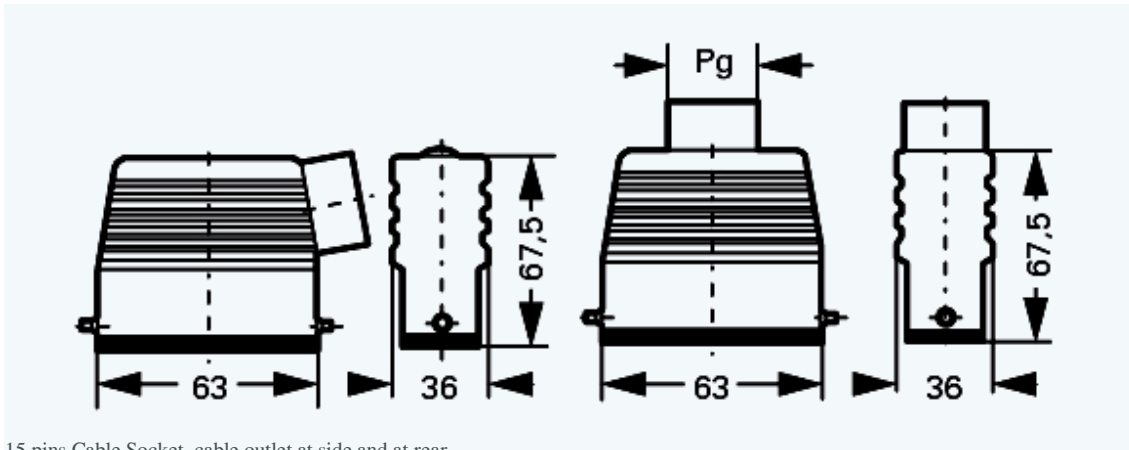

Protection IP 65
with locking lever

Connector Harting

Heavy duty connectors from Harting are very robust connector for ROBUST ENCODER AWG / AWS.

Technical data

Outline drawing

15 pins Cable Socket, cable outlet at side and at rear

15 pins flange connector

8 pins Cable Socket, cable outlet angled and straight

8 pin flange connector, straight and angled

Contact Inserts, male connector, view onto connection side

INDUcoder® · INDUcoder Messtechnik GmbH, Kaiserstraße 316, 47178 Duisburg, Deutschland
Tel: (0203) 57047-0, Fax: (0203) 57047-20, E-Mail: info@inducoder.de, Internet: www.inducoder.de