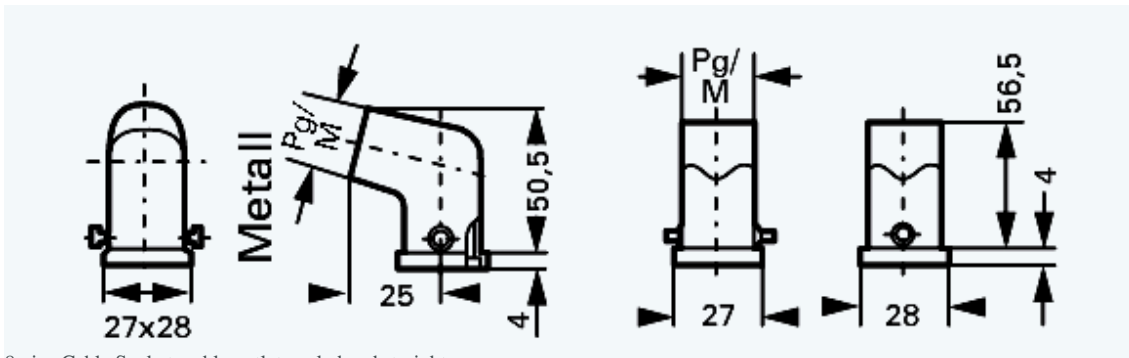

Protection IP 65
with locking lever

Connector Harting

Heavy duty connectors from Harting are very robust connector for ROBUST ENCODER AWG / AWS.

Technical data

Outline drawing

15 pins Cable Socket, cable outlet at side and at rear

15 pins flange connector

8 pins Cable Socket, cable outlet angled and straight

8 pin flange connector, straight and angled

Contact Inserts, male connector, view onto connection side

INDUcoder® · INDUcoder Messtechnik GmbH, Kaiserstraße 316, 47178 Duisburg, Deutschland
Tel: (0203) 57047-0, Fax: (0203) 57047-20, E-Mail: info@inducoder.de, Internet: www.inducoder.de